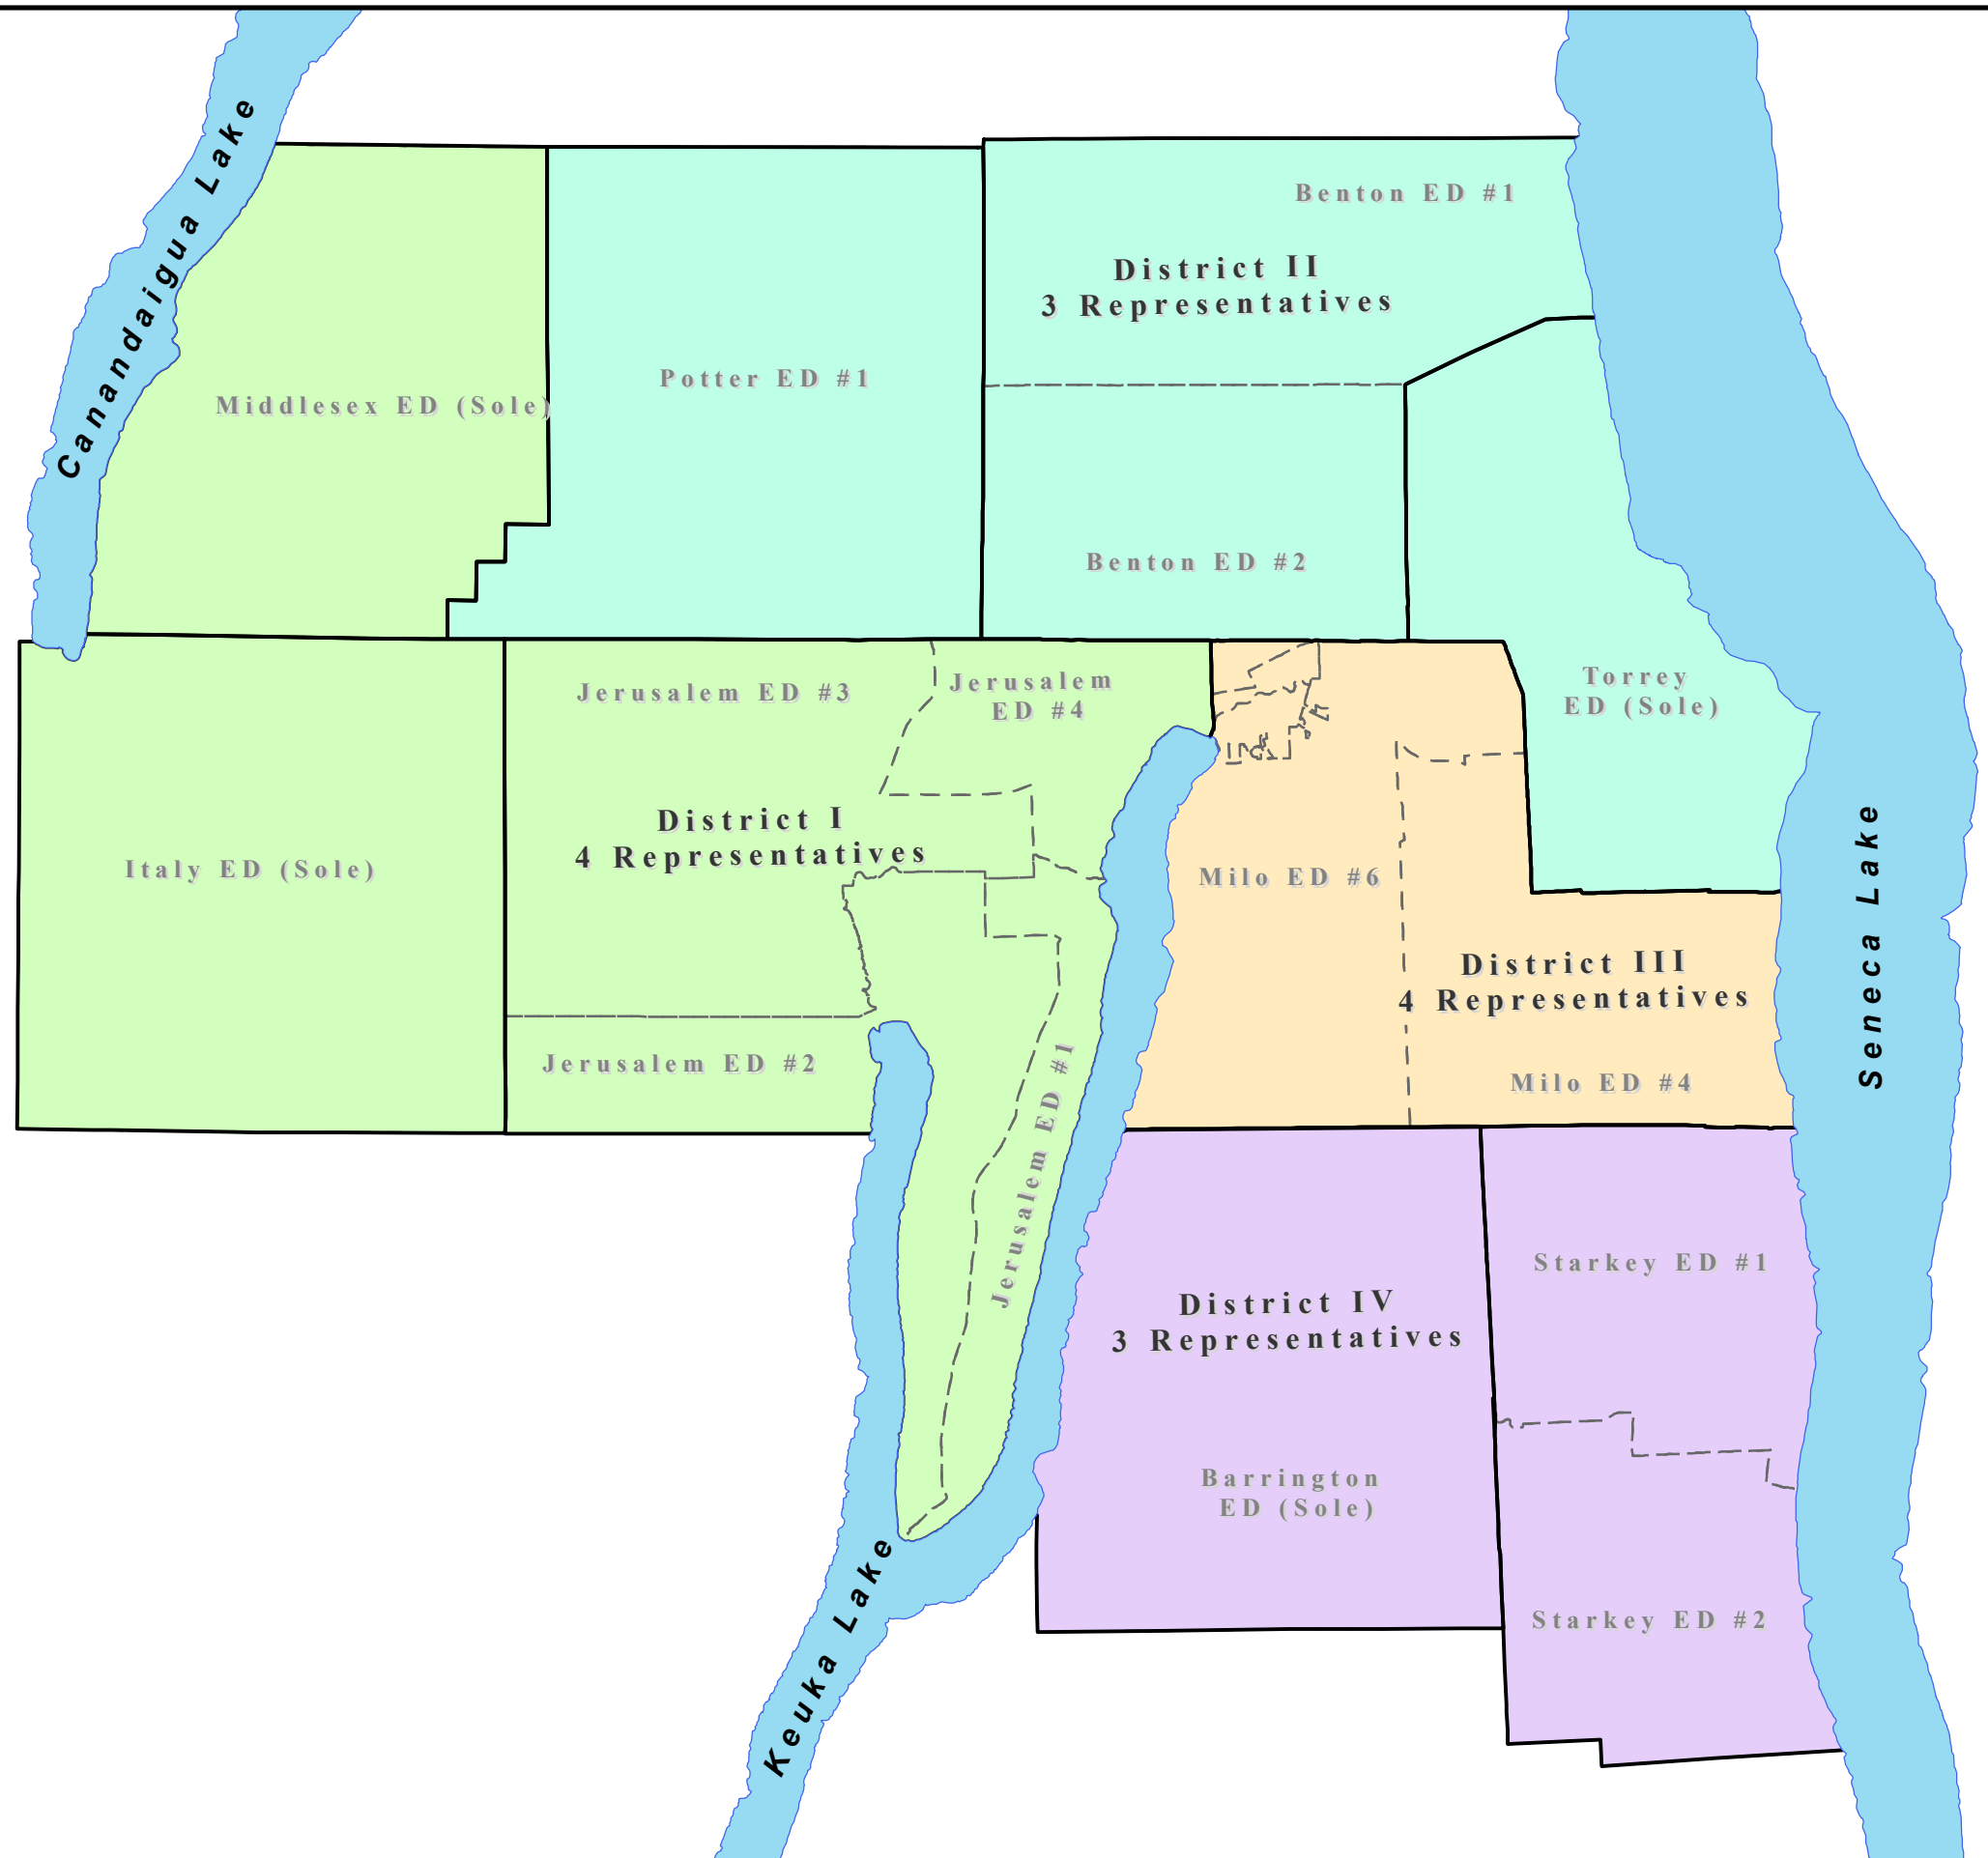

Yates County Legislature District Boundaries

Legend

-  Town Election District Boundary
-  Town Boundary

Village of Penn Yan Inset